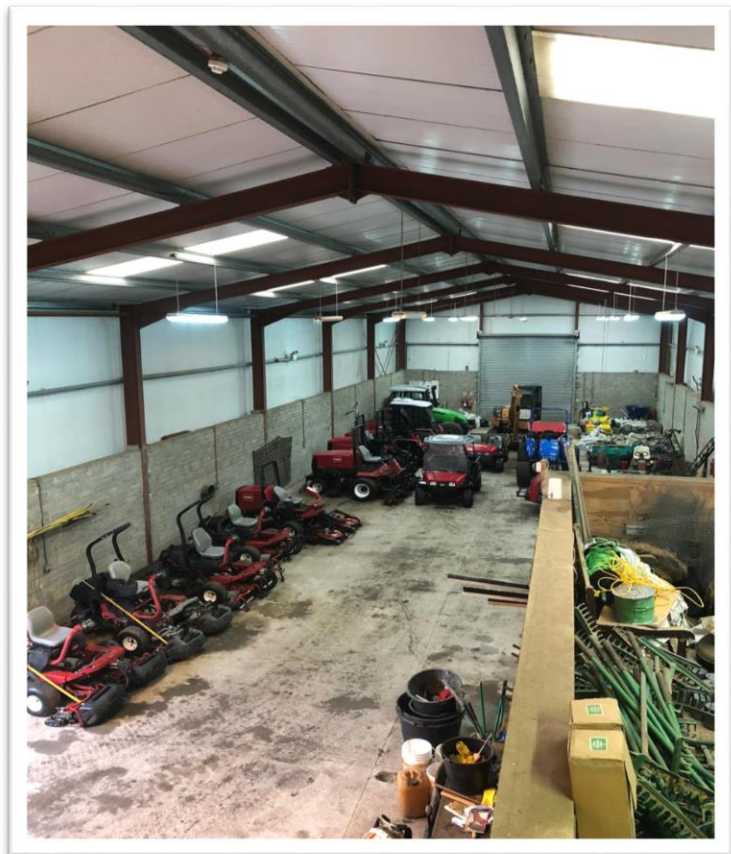

NEW FOREST

We also continue to keep our fleet of machinery to the highest possible standards. A new rough mower has been purchased this year. Adding a second rough mower will enable the greenkeeping staff to cover more ground on a weekly basis. Because of this addition the rough height will be lowered from 70mm to 50mm going forward.

Our New Rough Mower

Our current fleet of machinery all fully serviced over the winter months