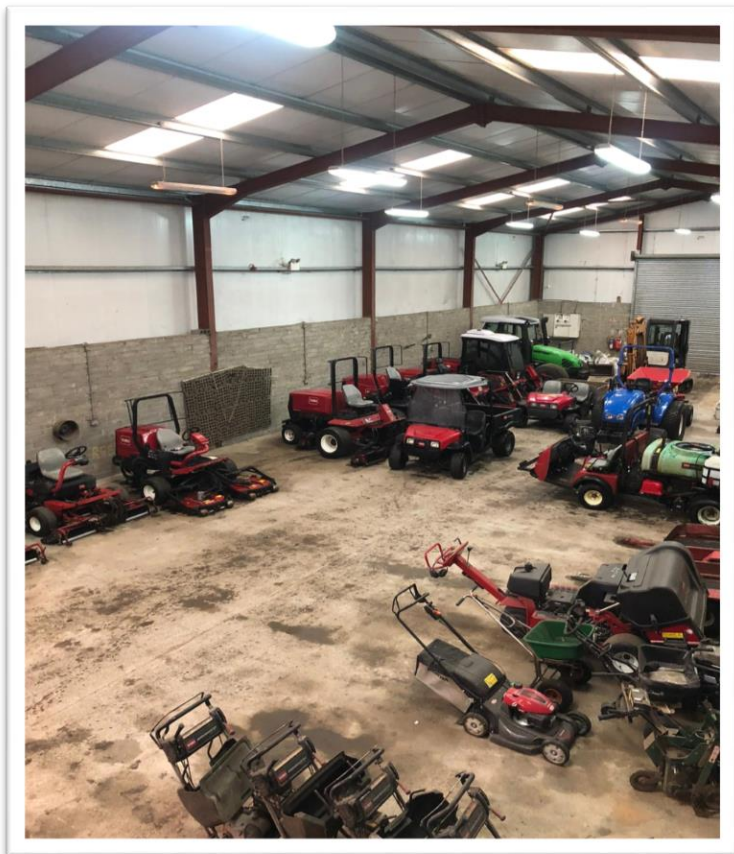

NEW FOREST

We also continue to keep our fleet of machinery to the highest possible standards. A new rough mower has been purchased this year. Adding a second rough mower will enable the greenkeeping staff to cover more ground on a weekly basis. Because of this addition the rough height will be lowered from 70mm to 50mm going forward.

Our New Rough Mower

Our current fleet of machinery all fully serviced over the winter months